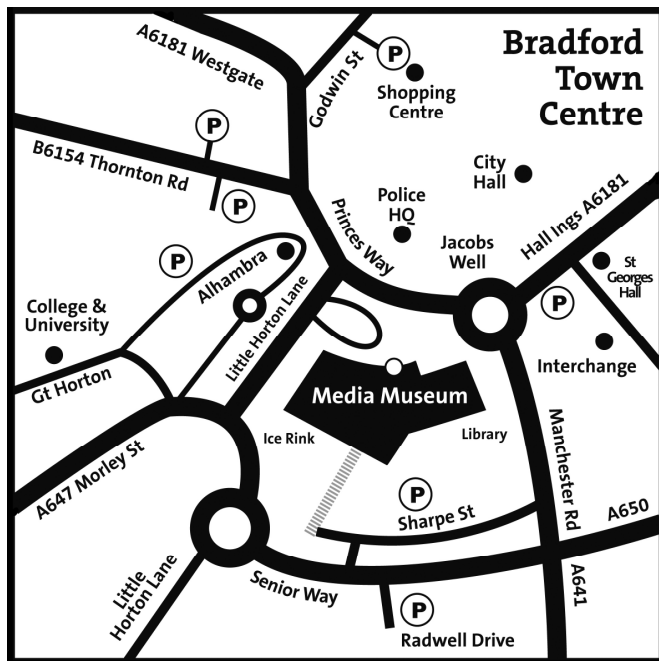

Finding the National Media Museum

The museum is located in Bradford city centre, in the county of West Yorkshire in the United Kingdom.

Museum galleries, café and shop: 10:00 – 18:00 Tuesday – Sunday Closed: Mondays

Cinemas – Pictureville, Cubby Broccoli & IMAX: Daily: 10:00 – late

Pictureville Bar: Daily: 17:00 – 21:00

Box Office: 0870 7010200 (Open 8:30am - 8:30pm daily)

Education: 0870 70 10 201 (Open 8:30am - 5:30pm daily)

Email: talk@nationalmediamuseum.org.uk

Web Site: www.nationalmediamuseum.org.uk

Address: National Media Museum,
Bradford, West Yorkshire BD1 1NQ

Alternative maps of Bradford City Centre and the surrounding area can be found at [Multi Map](#) and [Google Maps](#).

By Rail

Bradford Interchange is five minutes walk away, with rail, bus and taxi services all under one roof. Bradford Forster Square station offers direct GNER intercity rail services only ten minutes away from the Museum. Further Information for Train Times: [National Rail Enquiries](#), [Metro Timetables](#)

By Bus

The Museum is located in the Centre of Bradford and is served by a number of bus routes. The museum is also a short walk from the Interchange and is well sign posted. For further information on Bus Routes and times please visit the [Metro Website](#).

By Car

The museum is two miles from the motorway network. From the M62, take junction 26, joining the M606 which will bring you to Bradford. Then follow directions to the city centre where brown heritage signs will direct you to the Museum. Further Information: [BBC Traffic News](#), Or plan your journey with [Multi Map](#).

Car parking is available at the rear of the Museum on [Sharp Street](#) and [Radwell Drive](#), in addition on [Hall Ings](#) close to the Interchange, Charges Apply.

By Air

Leeds / Bradford Airport is only seven miles away. For further information visit the [Leeds Bradford Airport Website](#).